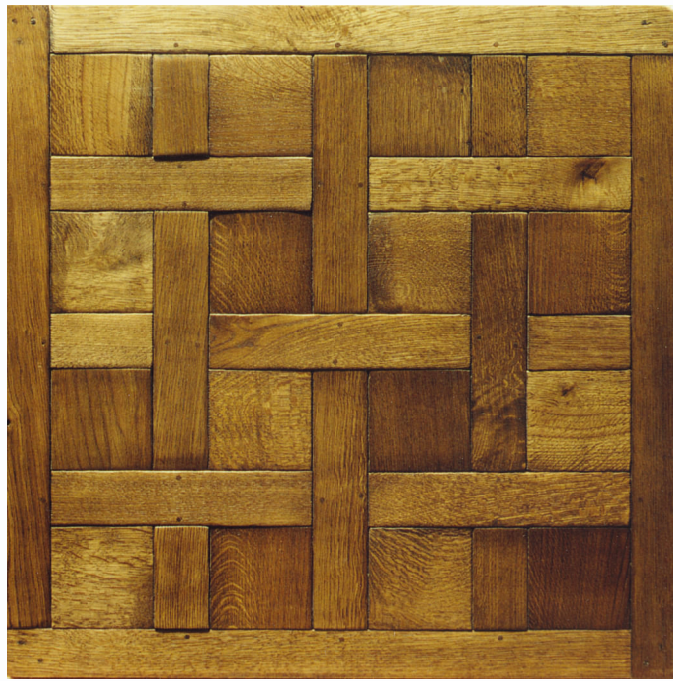

# CONTOUR PARQUET

## Weave

Oak Weave in dark antique wax

Simply yet elegant Weave panels work well in rooms such as libraries and studies where a square layout is best suited or desired. The other common use for this design is custom enlarged panels for vestibules, entrees, window alcoves and related areas. This panel is most commonly sized from 36 to 38 inches.