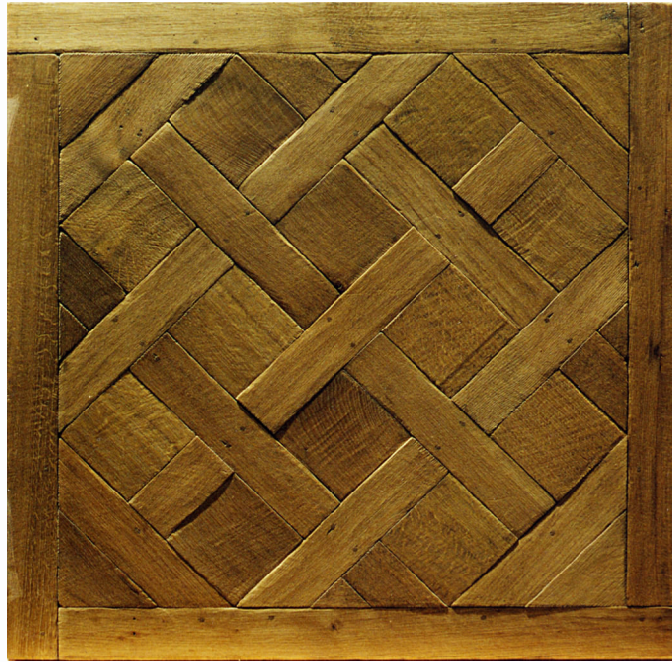

CONTOUR PARQUET

Parquet de Versailles

Fumed Oak Versailles in medium antique wax

This traditional French style has become synonymous with parquet flooring panels. Parquet de Versailles is a large pattern for grand rooms. This panel creates a stunning yet subtle effect when set at a 45 degree angle to the room. Normal sizes are from 38 to 40 inches square.