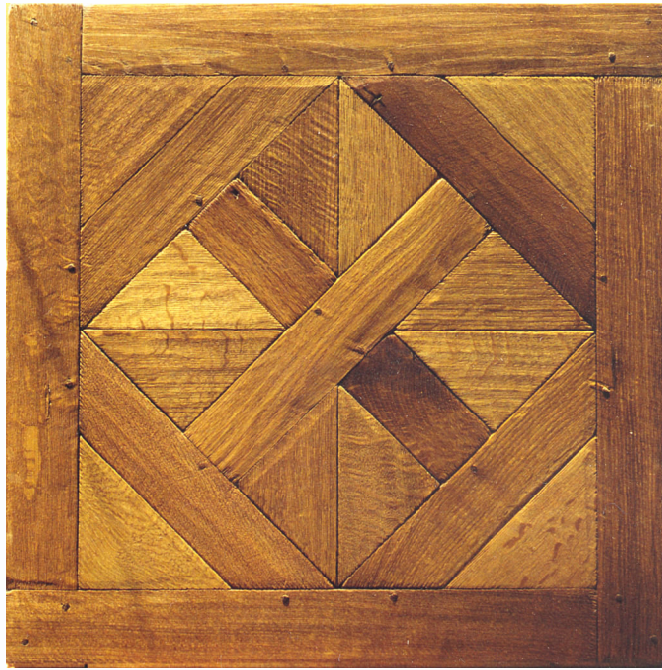

# CONTOUR PARQUET

Britianny

Oak Britianny in light antique wax

This pattern was imported from the English country estates of the Seventeenth century. A tight complex pattern suited to smaller rooms in either square or diamond layout. Its uses range from kitchens to powder rooms. Sizes range from 26 to 28 inches